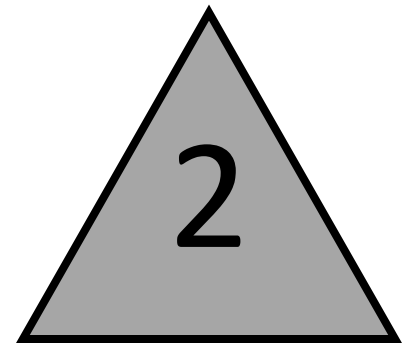

# PRE-TRAINING DRILL

DISTANCE: 5 YARDS PISTOL, 7 YARDS RIFLE AMMO: 2X9  
RD MAGS & 1X10 RD MAGS MISSES: 1 SEC PENALTY  
SETUP: Draw from holster/ready position on buzzer fire  
9 rounds in reverse numerical order, on SL/BL perform  
emergency reload, and fire 9 rounds again , on last SL/  
BL emergency reload and fire remaining 10 rounds.  
Expert 20sec | Intermediate 21sec-26sec | Novice 27sec